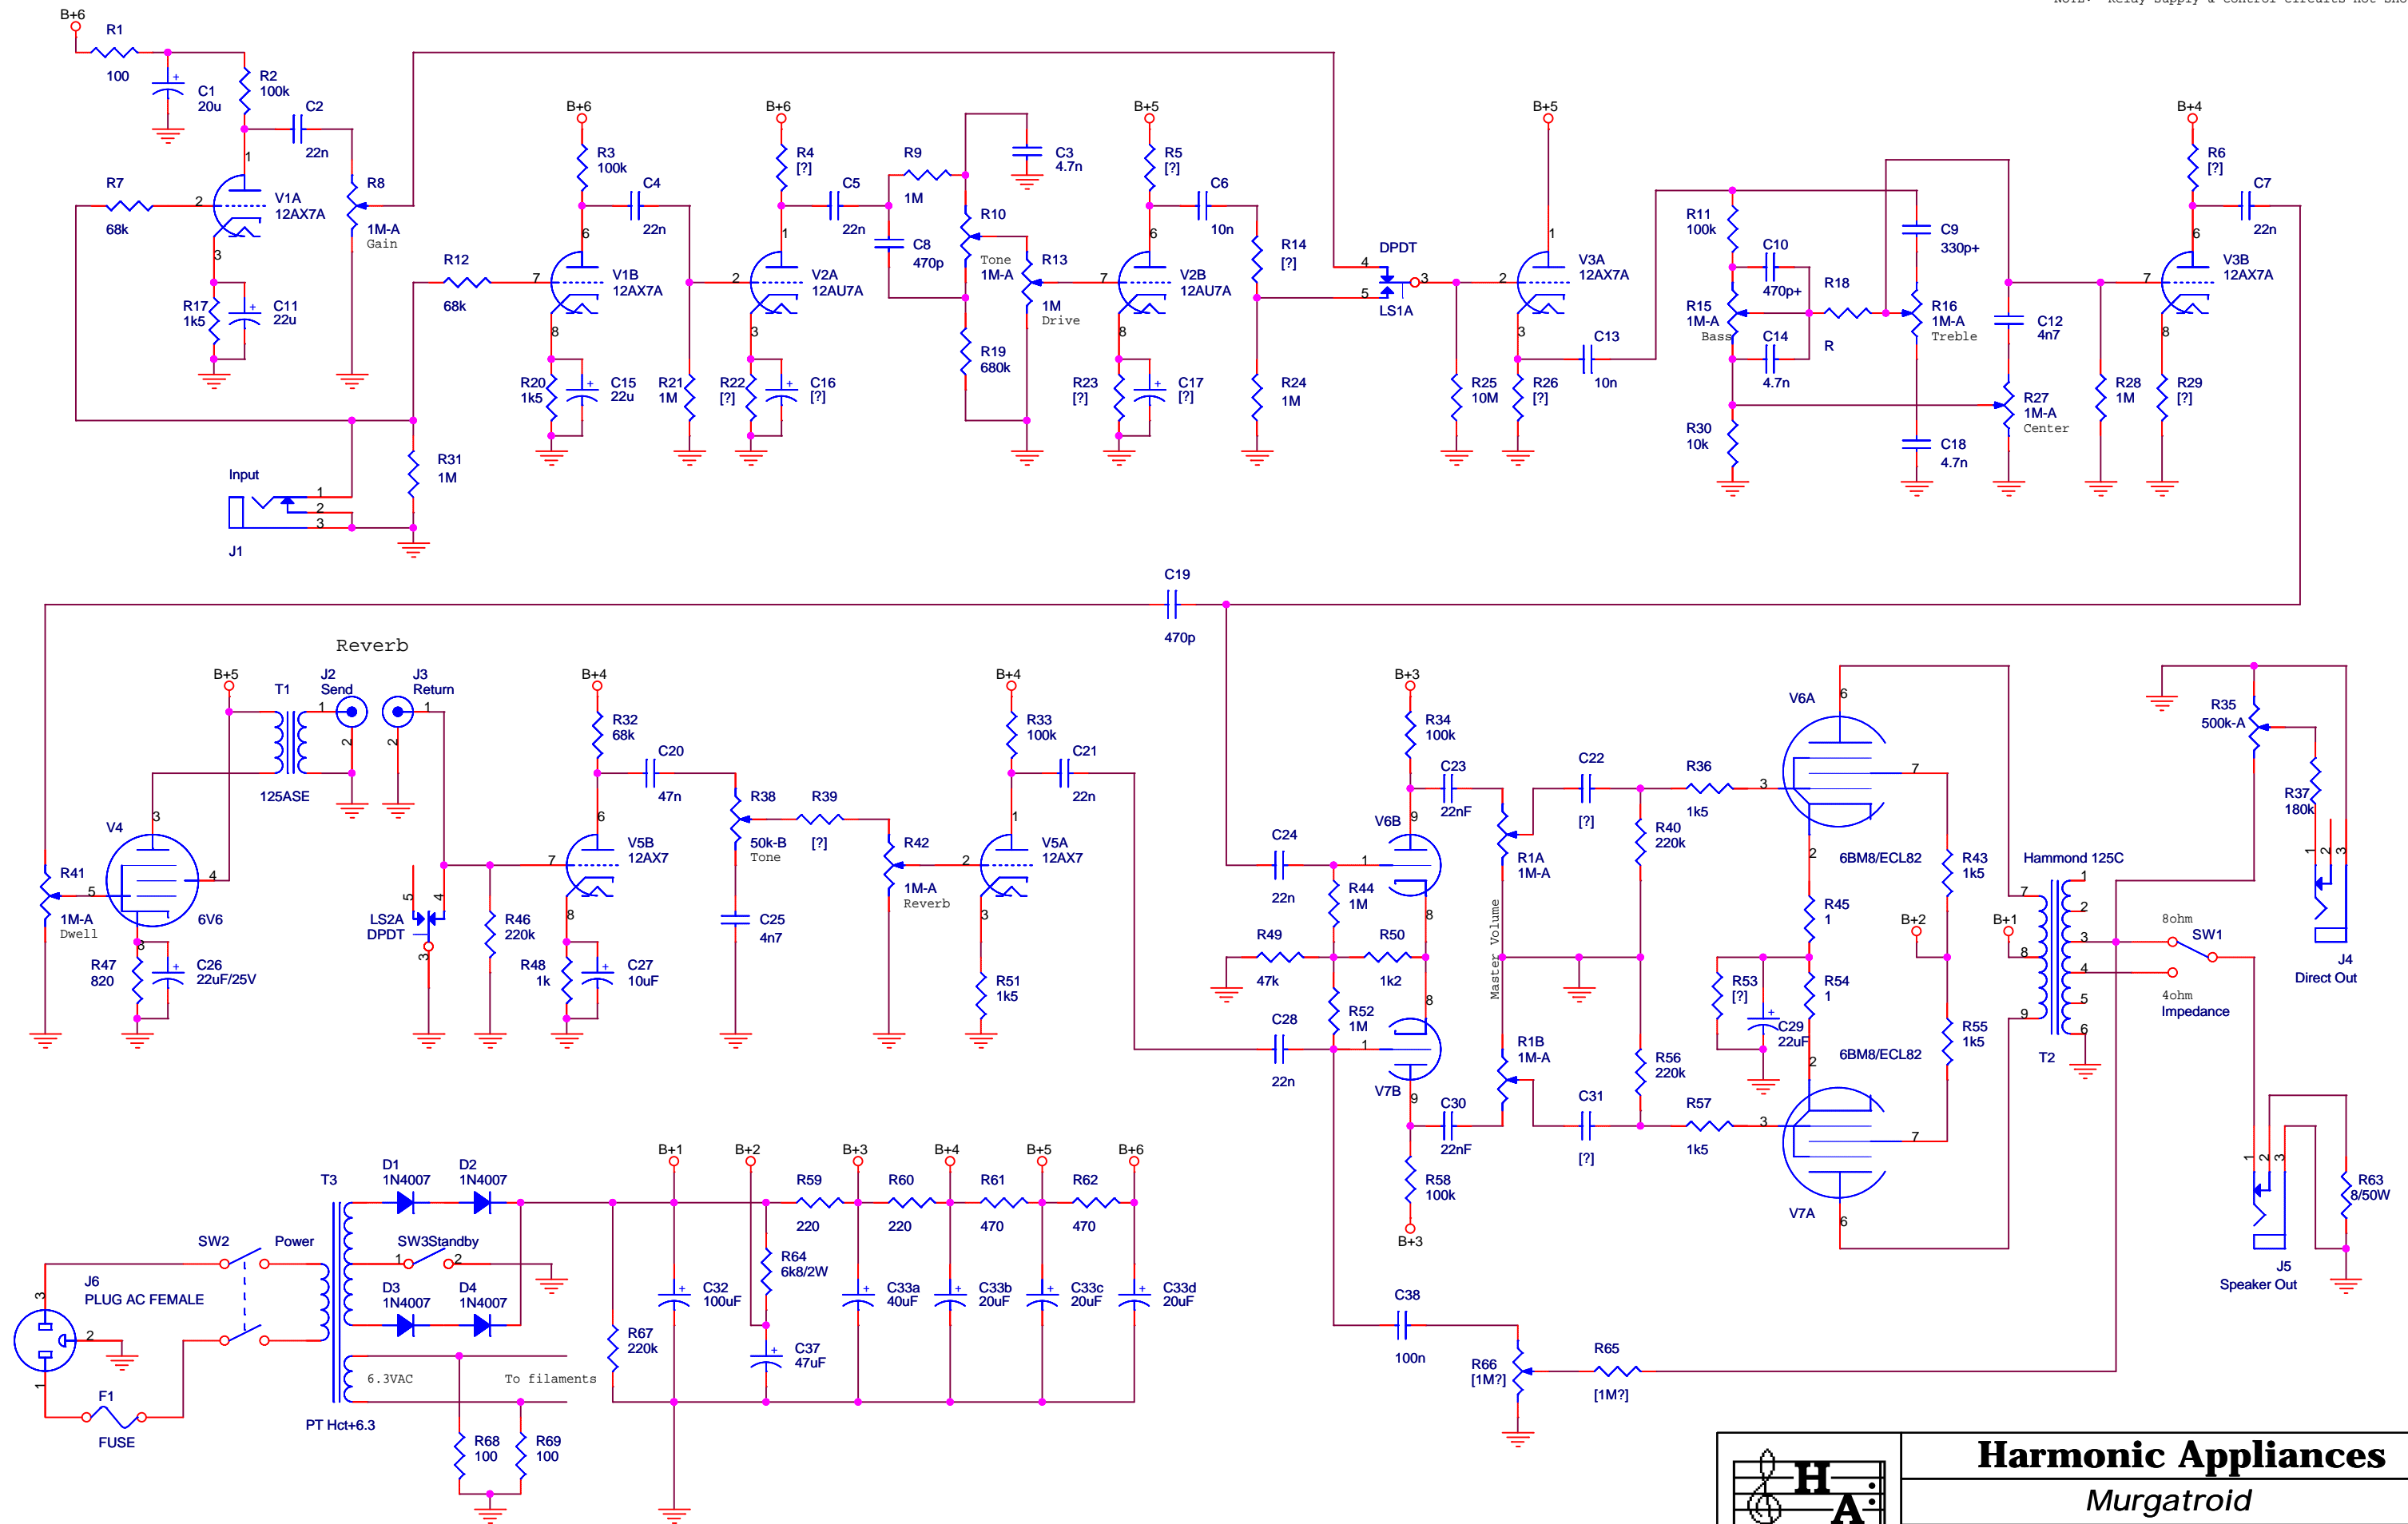

NOTE: Relay supply & control circuits not shown.

Harmonic Appliances

Murgatroid

Module: Architecture sketch D
Date: Saturday, April 16, 2005
Sheet 1 of 12 Rev.: D0
Copyright (c) 2005 Mark Lavelle
All rights reserved.